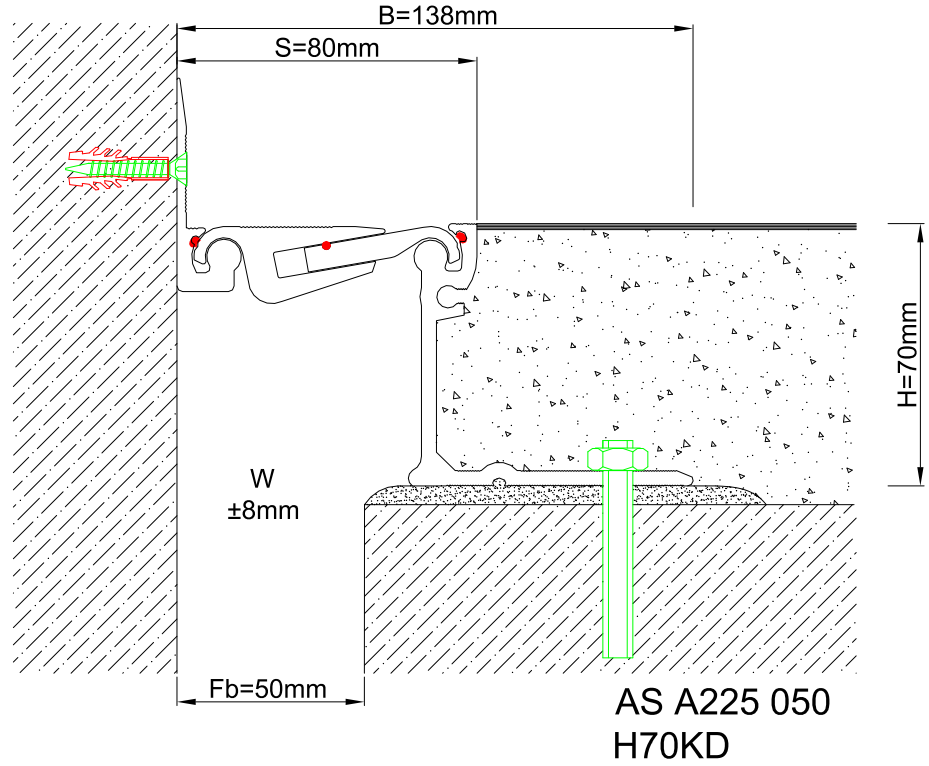

AS A225 profile is particularly designed for areas with heavy vehicle traffic. Pure metal structure characterizes AS A225 as a hardwearing & maintenance free profile. Hinged profile system and freely moving center pieces let the profile to meet displacements in 3 directions. Striated profile surface prevents slipping while the EPDM cords placed between the profiles eliminate metal stroking noise and minimize liquid leakage risk. Quite wide designed punched base frame lets the profile to be installed in an easy, quick and secured way. As pure metal profiles can not function in very narrow gaps, AS A225 – 030 profile with elastomeric gasket is designed and can be applied to gaps up to 25 mm. For surface mounted applications, AS U235 model is recommended. Profiles are delivered factory-assembled.

\* Visuals are representative and the profile configuration may differ depending on the characteristics requested.

LOCATION	MODEL	GAP (Fb) mm	HEIGHT (H) MM	OVERALL WIDTH (B) mm	VISIBLE WIDTH (S) mm	MOVEMENT (W) mm	LOAD CAPACITY	STANDARD LENGTH (mt)
Floor to Floor	AS A225-025	25	30 / 38 / 50 / 70	170	55	+10 / -5	25 kN  120 kN	3
	AS A225-035	35	30 / 38 / 50 / 70	183	68	± 5	25 kN  300 kN	3
	AS A225-050	50	30 / 38 / 50 / 70	195	80	± 8	70 kN  300 kN	3
	AS A225-070	70	30 / 38 / 50 / 70	215	100	± 10	70 kN  300 kN	3
	AS A225-100	100	30 / 38 / 50 / 70	245	130	± 14	70 kN  300 kN	3
	AS A225-150	150	65	340	206	± 25	65 kN  300 kN	3

Note: Please ask for different sizes

Profil No Profile Number	AS A225 050	AS A225 050K
Fb (mm)	50	50
H (mm) yaklaşık approx.	70	70
W± (mm) yaklaşık approx.	±8	±8
Renk Color	Alüminyum: Natürel, Fıtliller: Siyah Aluminium: Natural, Inserts: Black	
Malzeme Material	Alüminyum, EPDM Kauçuk Aluminium, EPDM Rubber	
Standart Uzunluk Standard Length	3	
Yükleme Kapasitesi Load-Bearing Capacity	70kN 	300kN 