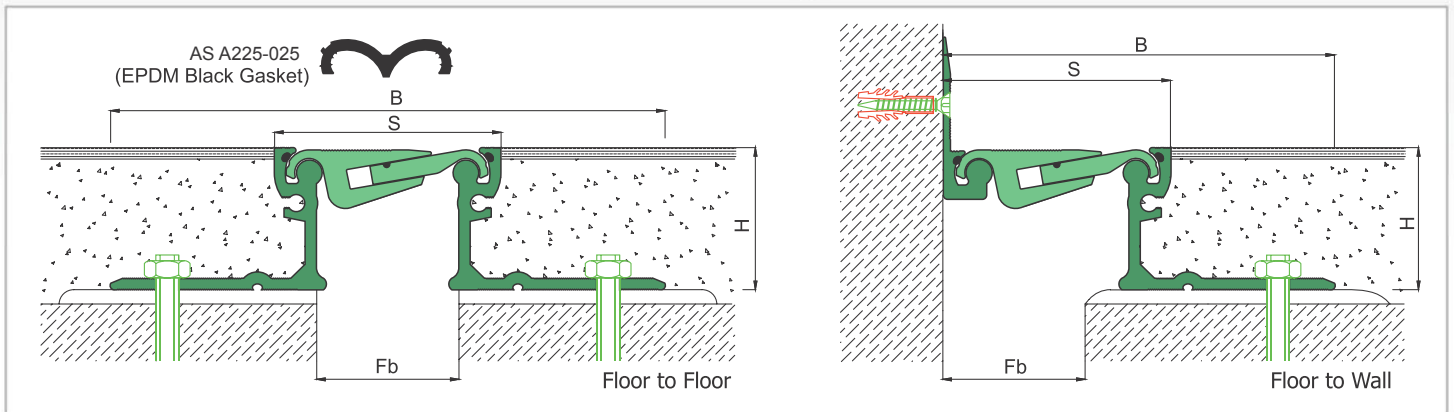

AS A225 profile is particularly designed for areas with heavy vehicle traffic. Pure metal structure characterizes AS A225 as a hardwearing & maintenance free profile. Hinged profile system and freely moving center pieces let the profile to meet displacements in 3 directions. Striated profile surface prevents slipping while the EPDM cords placed between the profiles eliminate metal stroking noise and minimize liquid leakage risk. Quite wide designed punched base frame lets the profile to be installed in an easy, quick and secured way. As pure metal profiles can not function in very narrow gaps, AS A225 – 030 profile with elastomeric gasket is designed and can be applied to gaps up to 25 mm. For surface mounted applications, AS U235 model is recommended. Profiles are delivered factory-assembled.

- Application Areas** : Indoor & Outdoor / Floor
- Ideal for** : Factories, Warehouses, Car Parks, Airports, Shopping Malls, Commercial & Public Buildings etc.
- Material** : Mill Finish Aluminum (Anodizing optional), EPDM Cord; EPDM Gasket ( Only AS A225-030 )
- Aluminum Alloy** : 6063 AA-USA / EN AW 6063
- Optional Supplies** : Fire Barrier, Waterproof EPDM membrane

\* Visuals are representative and the profile configuration may differ depending on the characteristics requested.

LOCATION	MODEL	GAP (Fb) mm	HEIGHT (H) MM	OVERALL WIDTH (B) mm	VISIBLE WIDTH (S) mm	MOVEMENT (W) mm	LOAD CAPACITY	STANDARD LENGTH (mt)
Floor to Floor	AS A225-025	25	30 / 38 / 50 / 70	170	55	+10 / -5	25 kN  120 kN	3
	AS A225-035	35	30 / 38 / 50 / 70	183	68	± 5	25 kN  300 kN	3
	AS A225-050	50	30 / 38 / 50 / 70	195	80	± 8	70 kN  300 kN	3
	AS A225-070	70	30 / 38 / 50 / 70	215	100	± 10	70 kN  300 kN	3
	AS A225-100	100	30 / 38 / 50 / 70	245	130	± 14	70 kN  300 kN	3
	AS A225-150	150	65	340	206	± 25	65 kN  300 kN	3