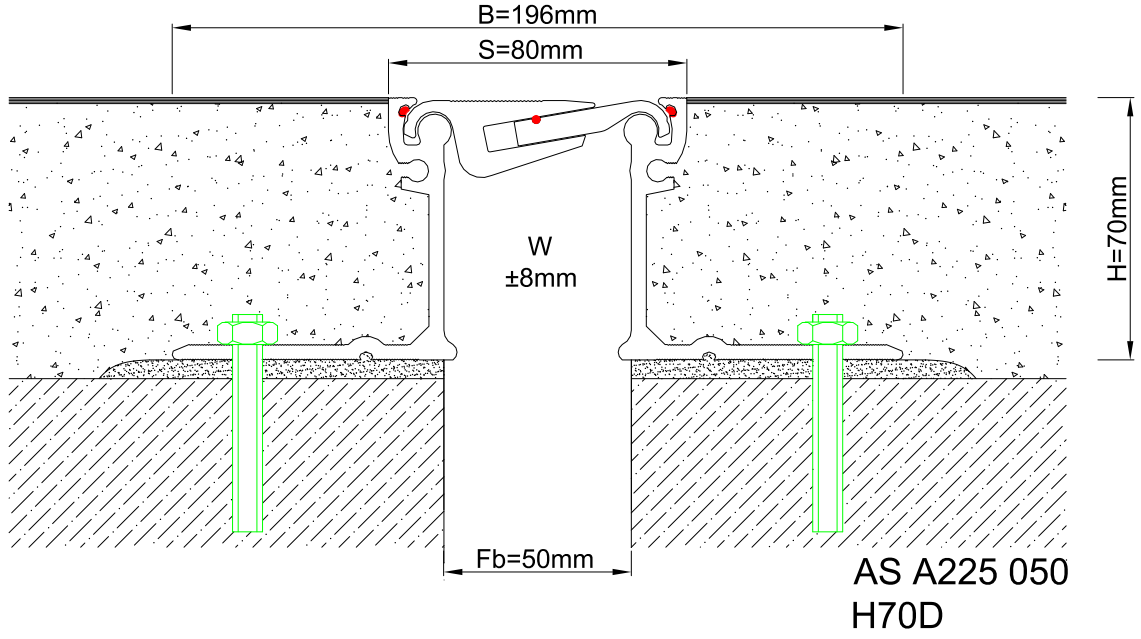

AS A225 profile is particularly designed for areas with heavy vehicle traffic. Pure metal structure characterizes AS A225 as a hardwearing & maintenance free profile. Hinged profile system and freely moving center pieces let the profile to meet displacements in 3 directions. Striated profile surface prevents slipping while the EPDM cords placed between the profiles eliminate metal stroking noise and minimize liquid leakage risk. Quite wide designed punched base frame lets the profile to be installed in an easy, quick and secured way. As pure metal profiles can not function in very narrow gaps, AS A225 – 030 profile with elastomeric gasket is designed and can be applied to gaps up to 25 mm. For surface mounted applications, AS U235 model is recommended. Profiles are delivered factory-assembled.

\* Visuals are representative and the profile configuration may differ depending on the characteristics requested.

LOCATION	MODEL	GAP (Fb) mm	HEIGHT (H) MM	OVERALL WIDTH (B) mm	VISIBLE WIDTH (S) mm	MOVEMENT (W) mm	LOAD CAPACITY	STANDARD LENGTH (mt)
Floor to Floor	AS A225-025	25	30 / 38 / 50 / 70	170	55	+10 / -5	25 kN  120 kN	3
	AS A225-035	35	30 / 38 / 50 / 70	183	68	± 5	25 kN  300 kN	3
	AS A225-050	50	30 / 38 / 50 / 70	195	80	± 8	70 kN  300 kN	3
	AS A225-070	70	30 / 38 / 50 / 70	215	100	± 10	70 kN  300 kN	3
	AS A225-100	100	30 / 38 / 50 / 70	245	130	± 14	70 kN  300 kN	3
	AS A225-150	150	65	340	206	± 25	65 kN  300 kN	3

Note: Please ask for different sizes

Profil No Profile Number	AS A225 050	AS A225 050K
Fb (mm)	50	50
H (mm) yaklaşık approx.	70	70
W± (mm) yaklaşık approx.	±8	±8
Renk Color	Alüminyum: Natürel, Fıtliller: Siyah Aluminium: Natural, Inserts: Black	
Malzeme Material	Alüminyum, EPDM Kauçuk Aluminium, EPDM Rubber	
Standart Uzunluk Standard Length	3	
Yükleme Kapasitesi Load-Bearing Capacity	70kN 	300kN 